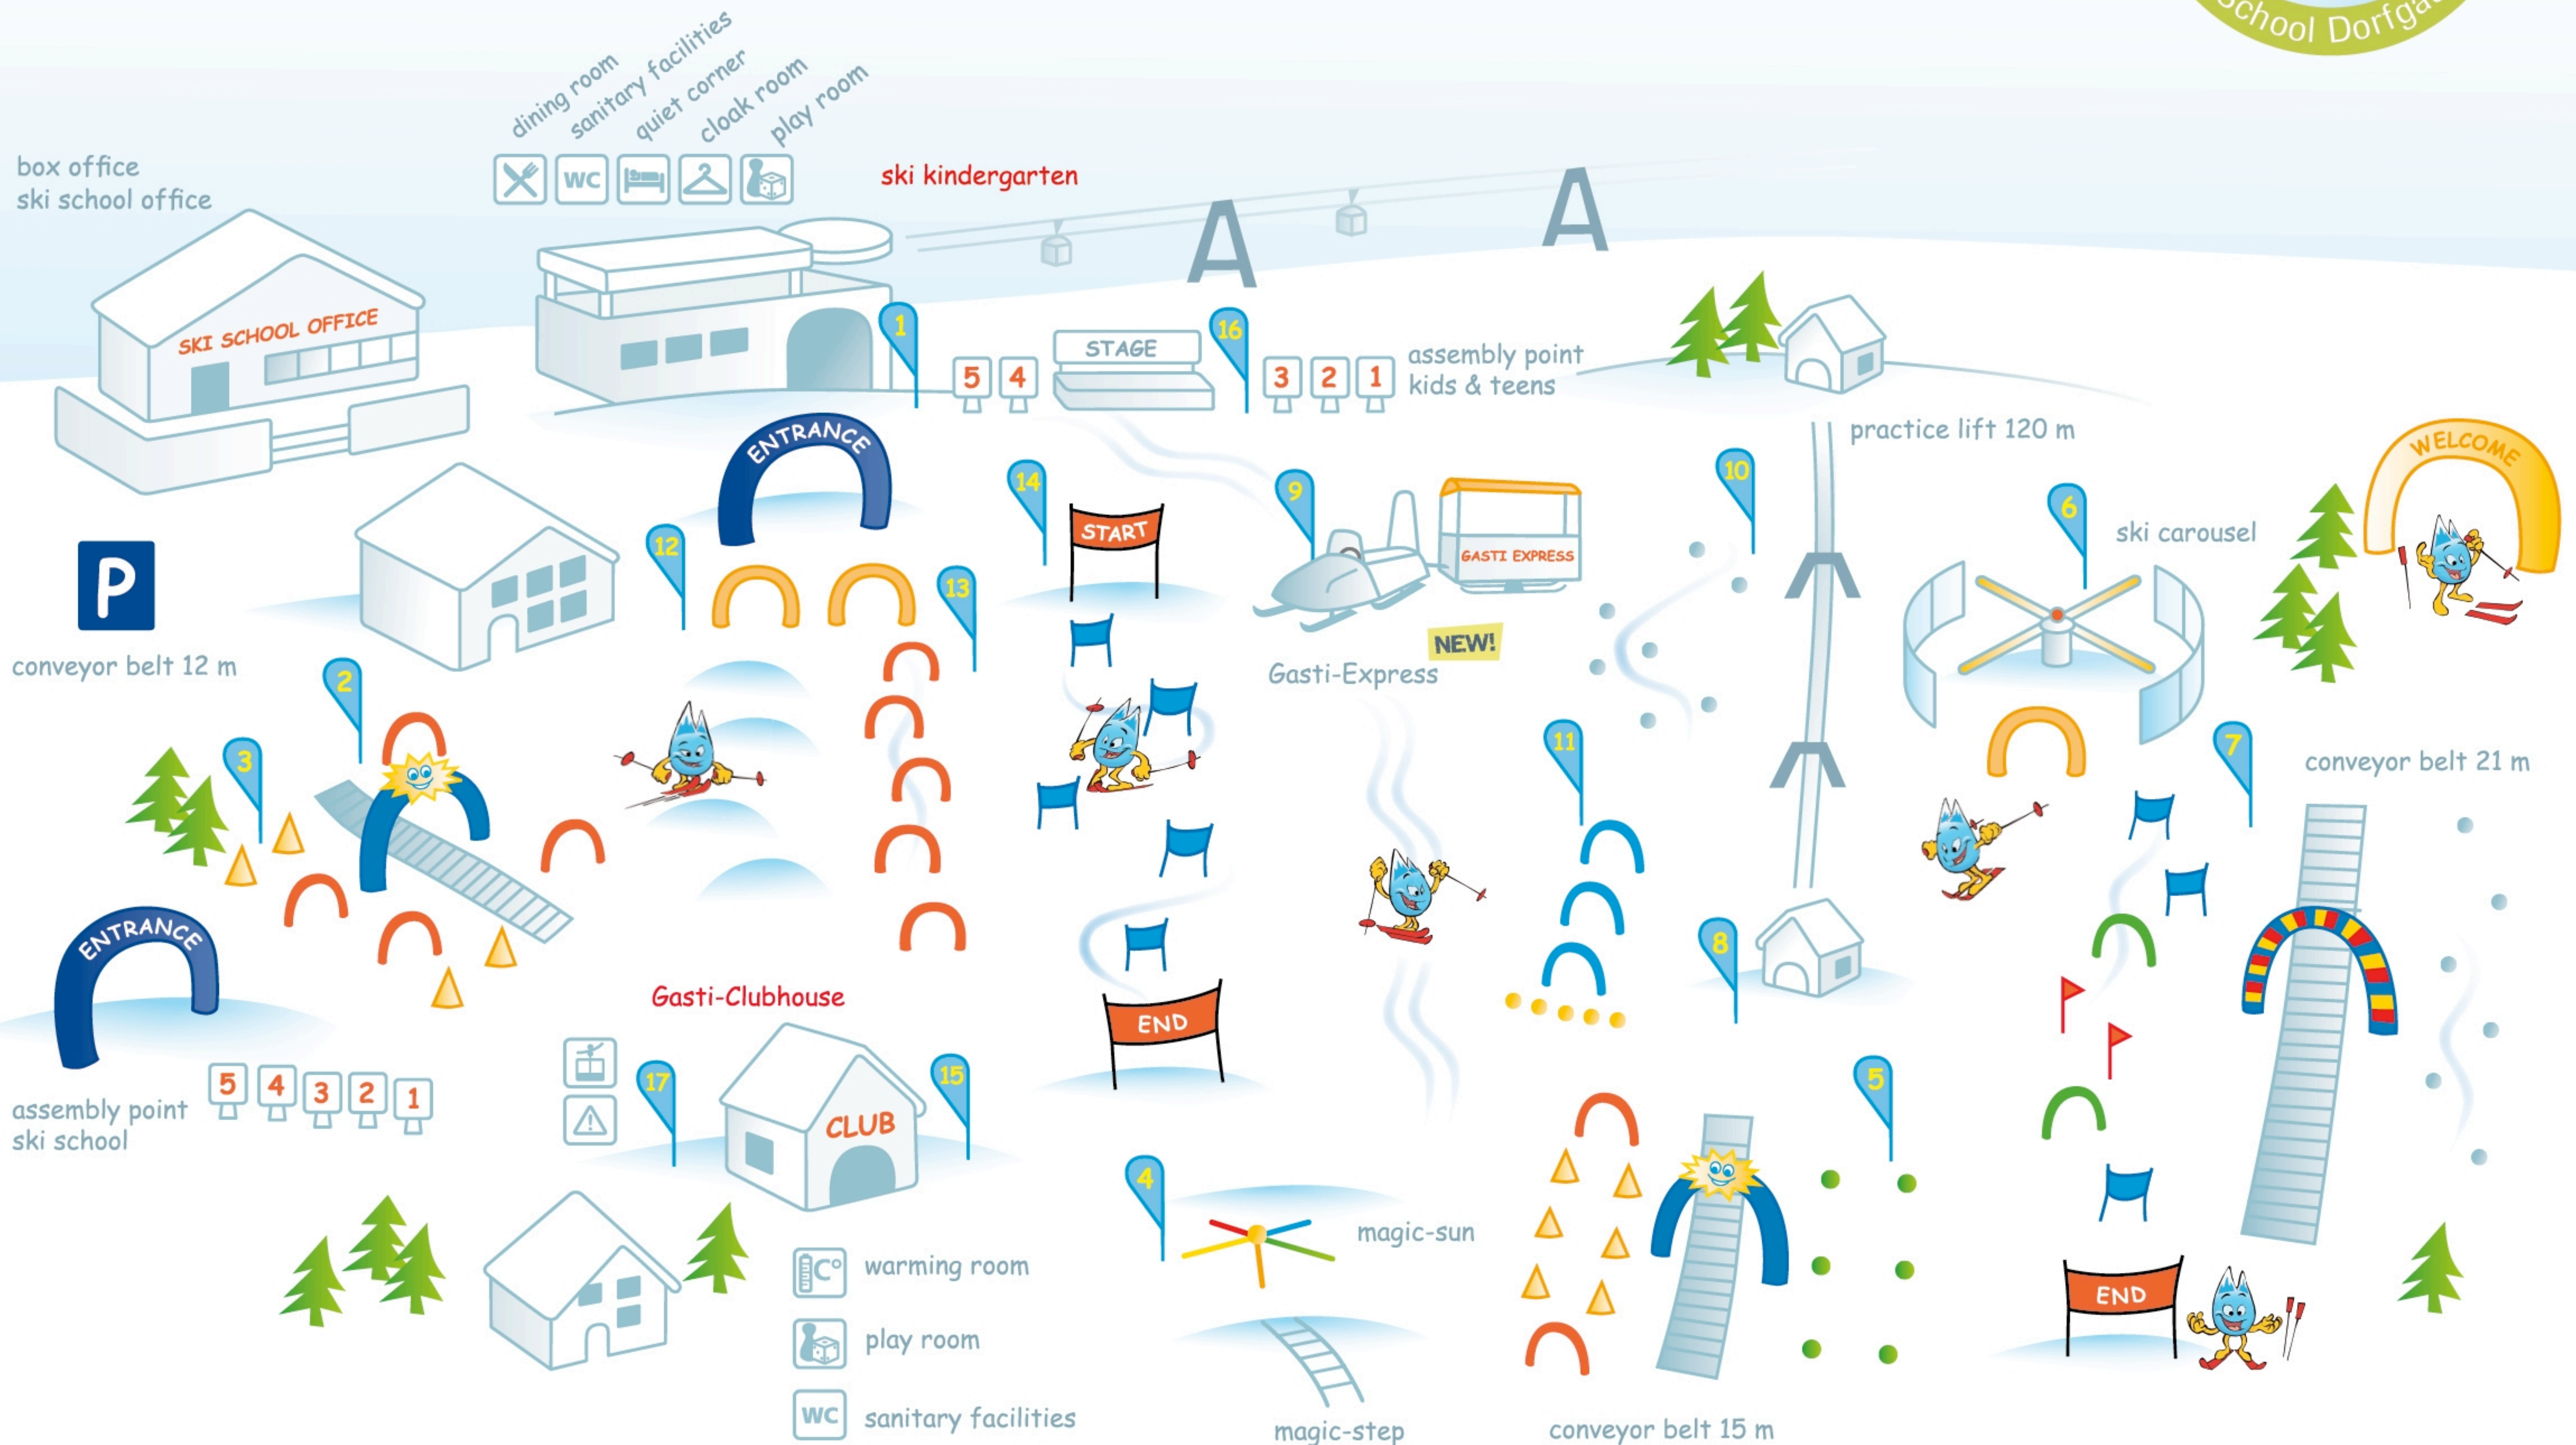

# KIDS PARK

Welcome to the **Gasti-Park** of the **Ski School Dorfgastein!**

# Gasti-Park

## STATIONS

- ▶ 1 Ski kindergarten with dining room, play room, quiet corner, sanitary facilities
- ▶ 2 Sliding and schussing
- ▶ 3 We learn the snow-plough for sliding and breaking
- ▶ 4 Adventure trip: stepping forward, edging, stepping up and downhill, snow-plough...
- ▶ 5 Using the snow-plough we cover longer distances
- ▶ 6 Funny games for balance at the ski carousel
- ▶ 7 At the long conveyor belt we learn the turns
- ▶ 8 We learn how to ride the lift
- ▶ 9 Free kid's shuttle from the ski kindergarten to our conveyor belts
- ▶ 10 Traversing - skiing across the slope
- ▶ 11 We learn the hockey stopp - our second break
- ▶ 12 We ski and jump down the bumpy trail
- ▶ 13 At the obstacle course we train again for the big ski mountain
- ▶ 14 The final ski race for the little ski stars
- ▶ 15 Gasti Clubhouse: warming and play room
- ▶ 16 Gasti show-stage: daily warm-up, victory ceremony
- ▶ 17 Safety park with training gondola, piste and danger signs